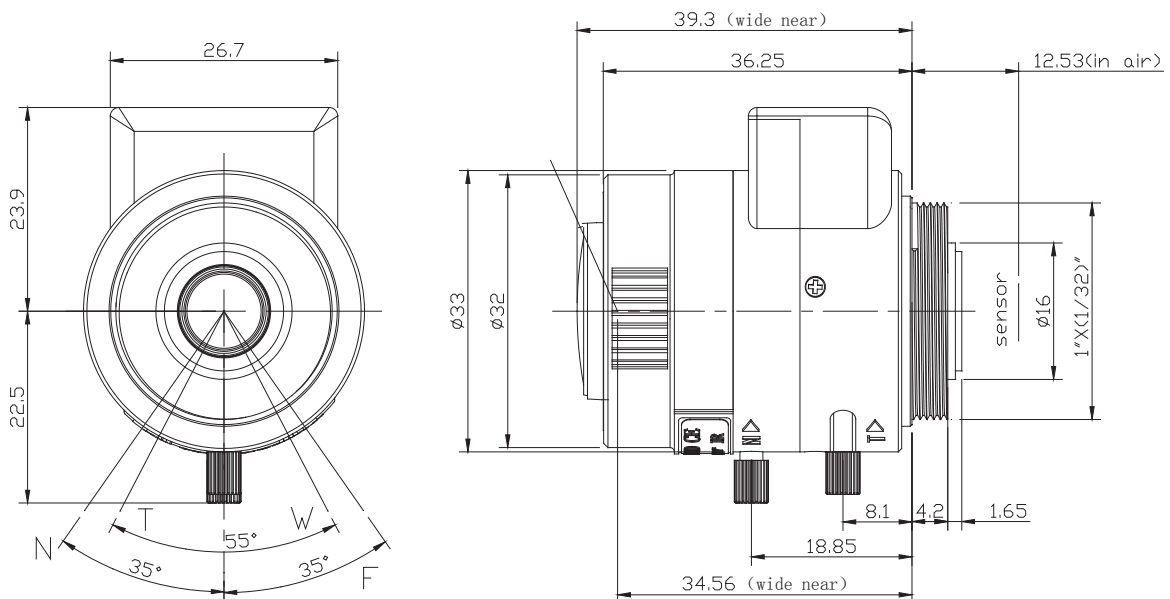

Features:

- 2.8-12mm DC Auto Iris
- 2 Megapixel
- Fast F1.4 aperture
- IR Corrected
- Specialized Glass Optics and Coatings
- CS Mount

Specifications	
Type	AI Vari-focal
Focal Length	2.8-12mm
F-Stop	F1.4
Image Format	1/2.7" (4.8 x 3.6mm)
Mount	CS
Operating Range	Iris: F1.4-F360
	Focus: 0.3m ~ Infinity
Control	Manual Focus/Zoom
Horizontal Field of View	106° ~ 32°
Dimensions	33mm x 46.4mm x 39.3mm
Cable Length	250mm
Iris Control	DC Galvanometer
Operating Temperature	-10°~ 50 ° Celsius

Wiring Diagram

1) 4 Pin Standard Connector for Auto Iris

Pin No.1	Damping (-)
2	Damping (+)
3	Driving (+)
4	Driving (-)

Remote Alert reserves the right to amend specifications and design without prior notice