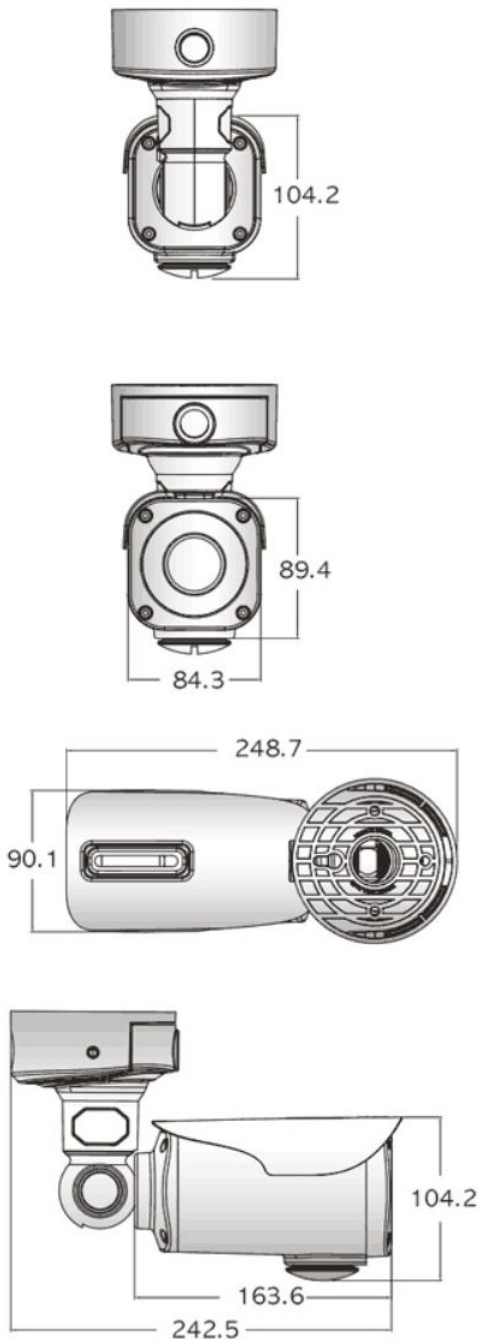

## Indoor/Outdoor WDR TVI/Analog Bullet Camera

Full HD  
1080P

TDN  
WDR

IR

2.8-12mm

TVI  
&  
Analog

IP68

Service  
Jack

12VDC

The Remote Alert in71TVI3 is the next generation in our line of Indoor / Outdoor IR Bullet Cameras. Offering Full HD resolution, TVI and Analog outputs, IR LED array, new Wide-D WDR performance combined with 3D Digital Noise reduction, this compact camera will produce high quality video in the varying lighting conditions experienced in modern installations. The in71TVI3 series bullet camera is flexible enough to meet any installation requirement..

Unit : mm

	System	NTSC
<b>Imaging</b>	Sensor	Mega Pixel Sensor
<b>Performance</b>	TVI Resolution	Full HD (1080P)
	Analog Resolution	1000TVL
	Wide Dynamic Range	Yes
	Sensitivity	0.01Lux
	S/N Ratio	52dB
	Day / Night	Yes
<b>Lens</b>	Type	DC
	Focal Length	2.8~12mm
<b>IR</b>	LED's	8 Super LED's
	Effective Range	15~25 Meters
<b>Functions</b>	OSD	English/Chinese
	Shutter	1/30~1/30,000
	Wide Dynamic Range	Off/Low/Medium/High
	HLC (High Light Mask)	Level Control
	BLC (Back Light Comp)	Off/Low/Medium/High
	AGC	Off/Adjustable Level
	Sens Up	Adjustable level
	Electronic shutter	Yes
	White Balance	AWB/Auto, Autoext, Preset, Manual
	DNR	Yes
	Gamma	0.35~0.55
	Color Gain	Adjustable
	Motion Detection	Yes
	Privacy masking	Yes
	Image functions	Flip, Mirror,
	<b>Input/Output</b>	Video Output
CVBS 1.0Vp-p 75Ω		
		CVBS 1.0Vp-p 75Ω - Service port
	Programming interface	On board OSD Button
<b>Power</b>	Voltage	12VDC ±10%
	Power	7W Max.
<b>Environmental</b>	Operating Temperature	-10°C~+50°C
	Humidity	Less than 90%, non condensing
<b>Physical</b>	Construction	Die Cast Construction
	Dimensions	249mm x 104mm x 91mm
	Weight	550g
<b>Order Codes</b>	2.8~12mm	in71TVI3N2D28V12